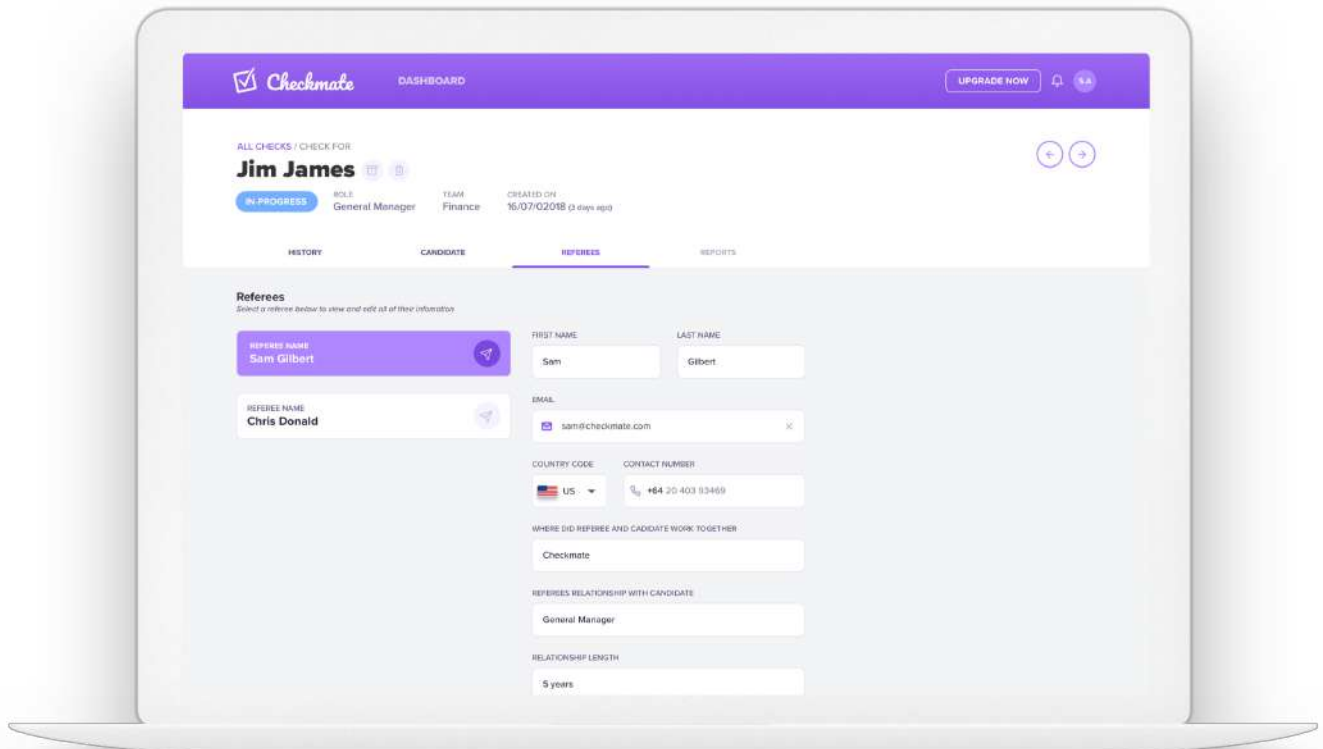

Checkmate

Reference checks made easy

Overview

Checkmate is a fully automated online reference checking software that collects comprehensive employee reference information. It is an enjoyable and effortless User experience and designed to ensure a seamless journey from start to finish.

Checkmate starts with just a few clicks, the candidate nominates the appropriate referees via our mobile optimised and secure link. The system automatically contacts the referee and from there the referee completes the check from the comfort of any device, at any time. No more time zone issues to worry about.