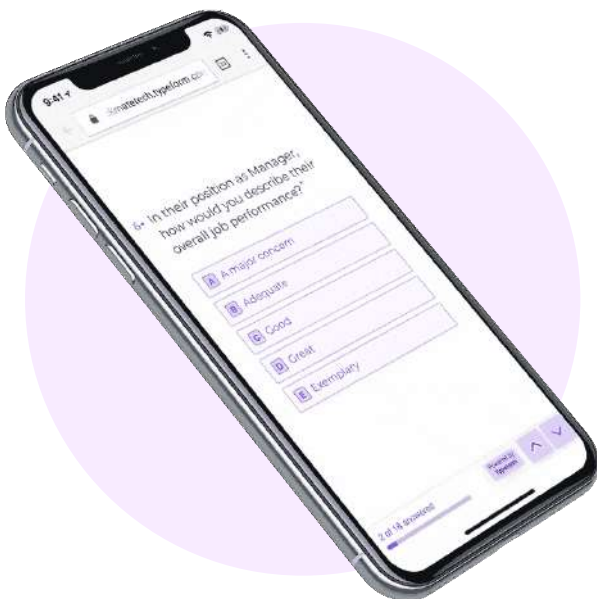

Features

Ultimate Flexibility

Checkmate was created with flexibility in mind. Through a range of features, our product delivers a customisable experience for you, the candidate and the referees.

Browse our library

Select a pre-built reference questionnaire that perfectly matches your vacancy and your industry.

Create your own

You're the boss. If our pre-built questionnaires don't quite meet your needs you can create a custom questionnaire with a couple of clicks. Simple!

Optimised for any device

Allows candidates and referees to answer quickly and easily from any device and include the detail you're looking for.

Custom brand & engagement

You can brand the Checkmate experience with your own Logo, Company Name, and click-through link upon completion. You can also engage with referees to unlock a potential new client or identify talent for future vacancies.