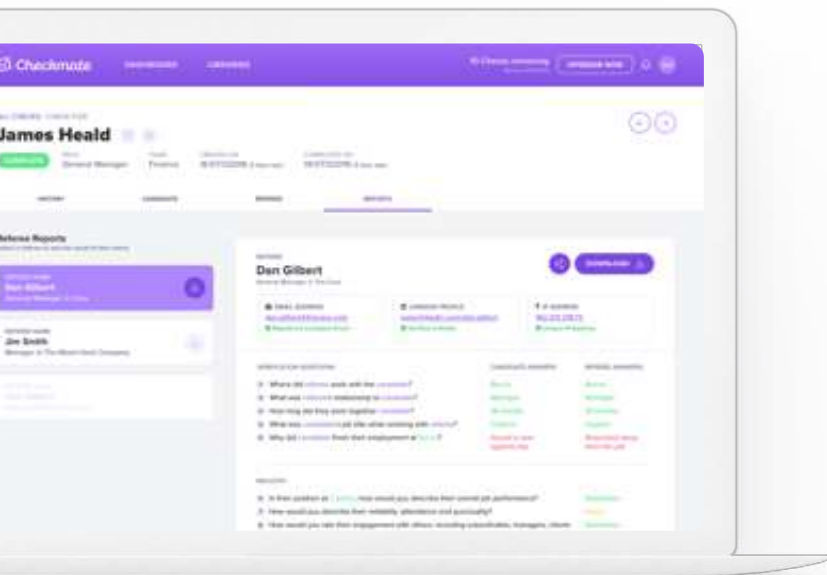

Optimised for any device

Allows candidates and referees to answer quickly and easily from any device and include the detail you're looking for.

Custom brand & engagement

You can brand the Checkmate experience with your own Logo, Company Name, and click-through link upon completion. You can also engage with referees to unlock a potential new client or identify talent for future vacancies.

Features

Identity Verification Using **LinkedIn**

Our unique integration with LinkedIn allows referees to verify their identity using their profile.

Checkmate has you covered

Now there is no need to chase the referees, Checkmate does that all for you. You'll stay up-to-date with every step of the process in real time.

Transparency

From start to finish you'll always know what's going on. View the status of a check, receive notifications and updates. You're in the loop through our unique dashboard.

Live Sharing

You can instantly share reference checks with colleagues via a unique URL or simply download a PDF version.